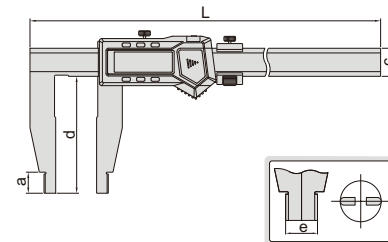

- Resolution: 0.01mm/0.0005"
- Button function: on/off, zero, mm/inch, ABS, data preset
- Battery CR2032
- Made of stainless steel

Built-in wireless (receiver code 7315-2/3/6/7/8 is required)

Code	Range	Accuracy	a	c	d	e	L
1106-301WL	0-300mm/0-12"	±0.05mm	18mm	24mm	100mm	20mm	420mm
1106-302WL	0-300mm/0-12"	±0.05mm	18mm	24mm	150mm	20mm	420mm
1106-451WL	0-450mm/0-18"	±0.05mm	18mm	24mm	100mm	20mm	625mm
1106-501WL	0-500mm/0-20"	±0.05mm	18mm	24mm	100mm	20mm	675mm
1106-502WL	0-500mm/0-20"	±0.06mm	18mm	24mm	150mm	20mm	675mm
1106-601WL	0-600mm/0-24"	±0.05mm	18mm	24mm	100mm	20mm	770mm
1106-602WL	0-600mm/0-24"	±0.06mm	18mm	24mm	150mm	20mm	770mm